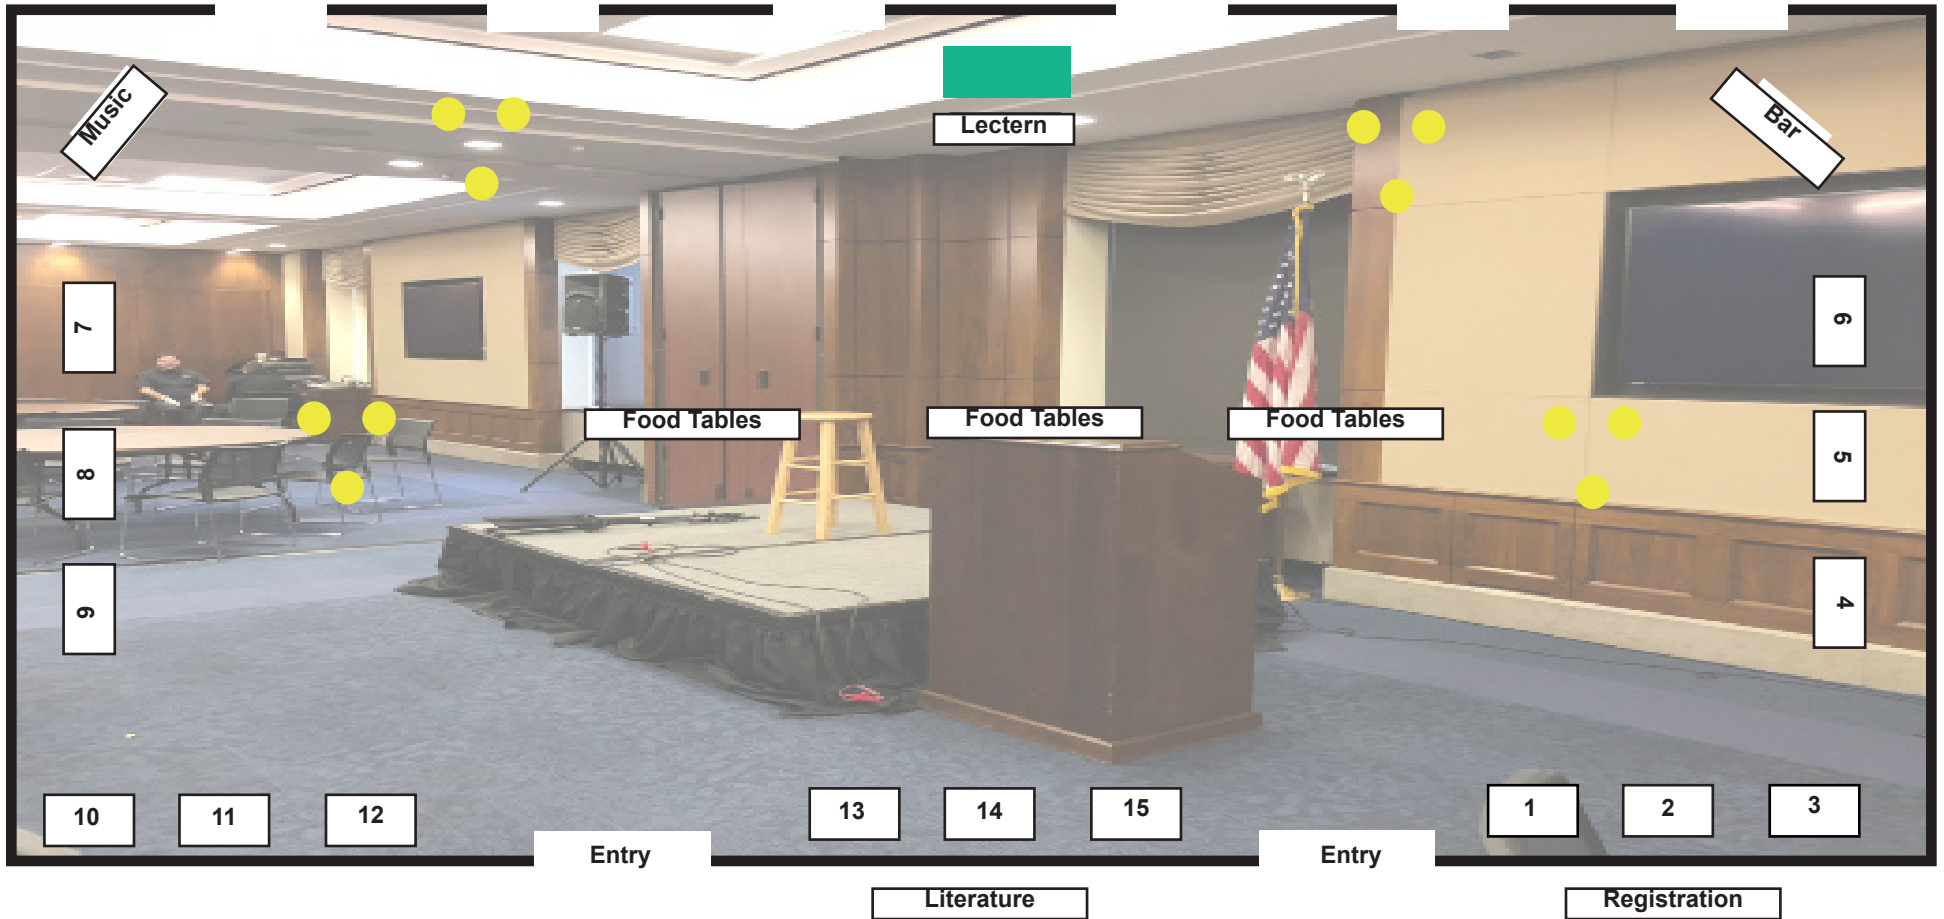

STEM on the Hill™ 2018 Exhibitor Plan

Move In: 3:30 p.m. on 5/8/18 — Move Out: 7:00 p.m. on 5/8/18

Rayburn House Office Building
Banquet Rooms Rooms B 343 - B 345

Rayburn B Level Corridor